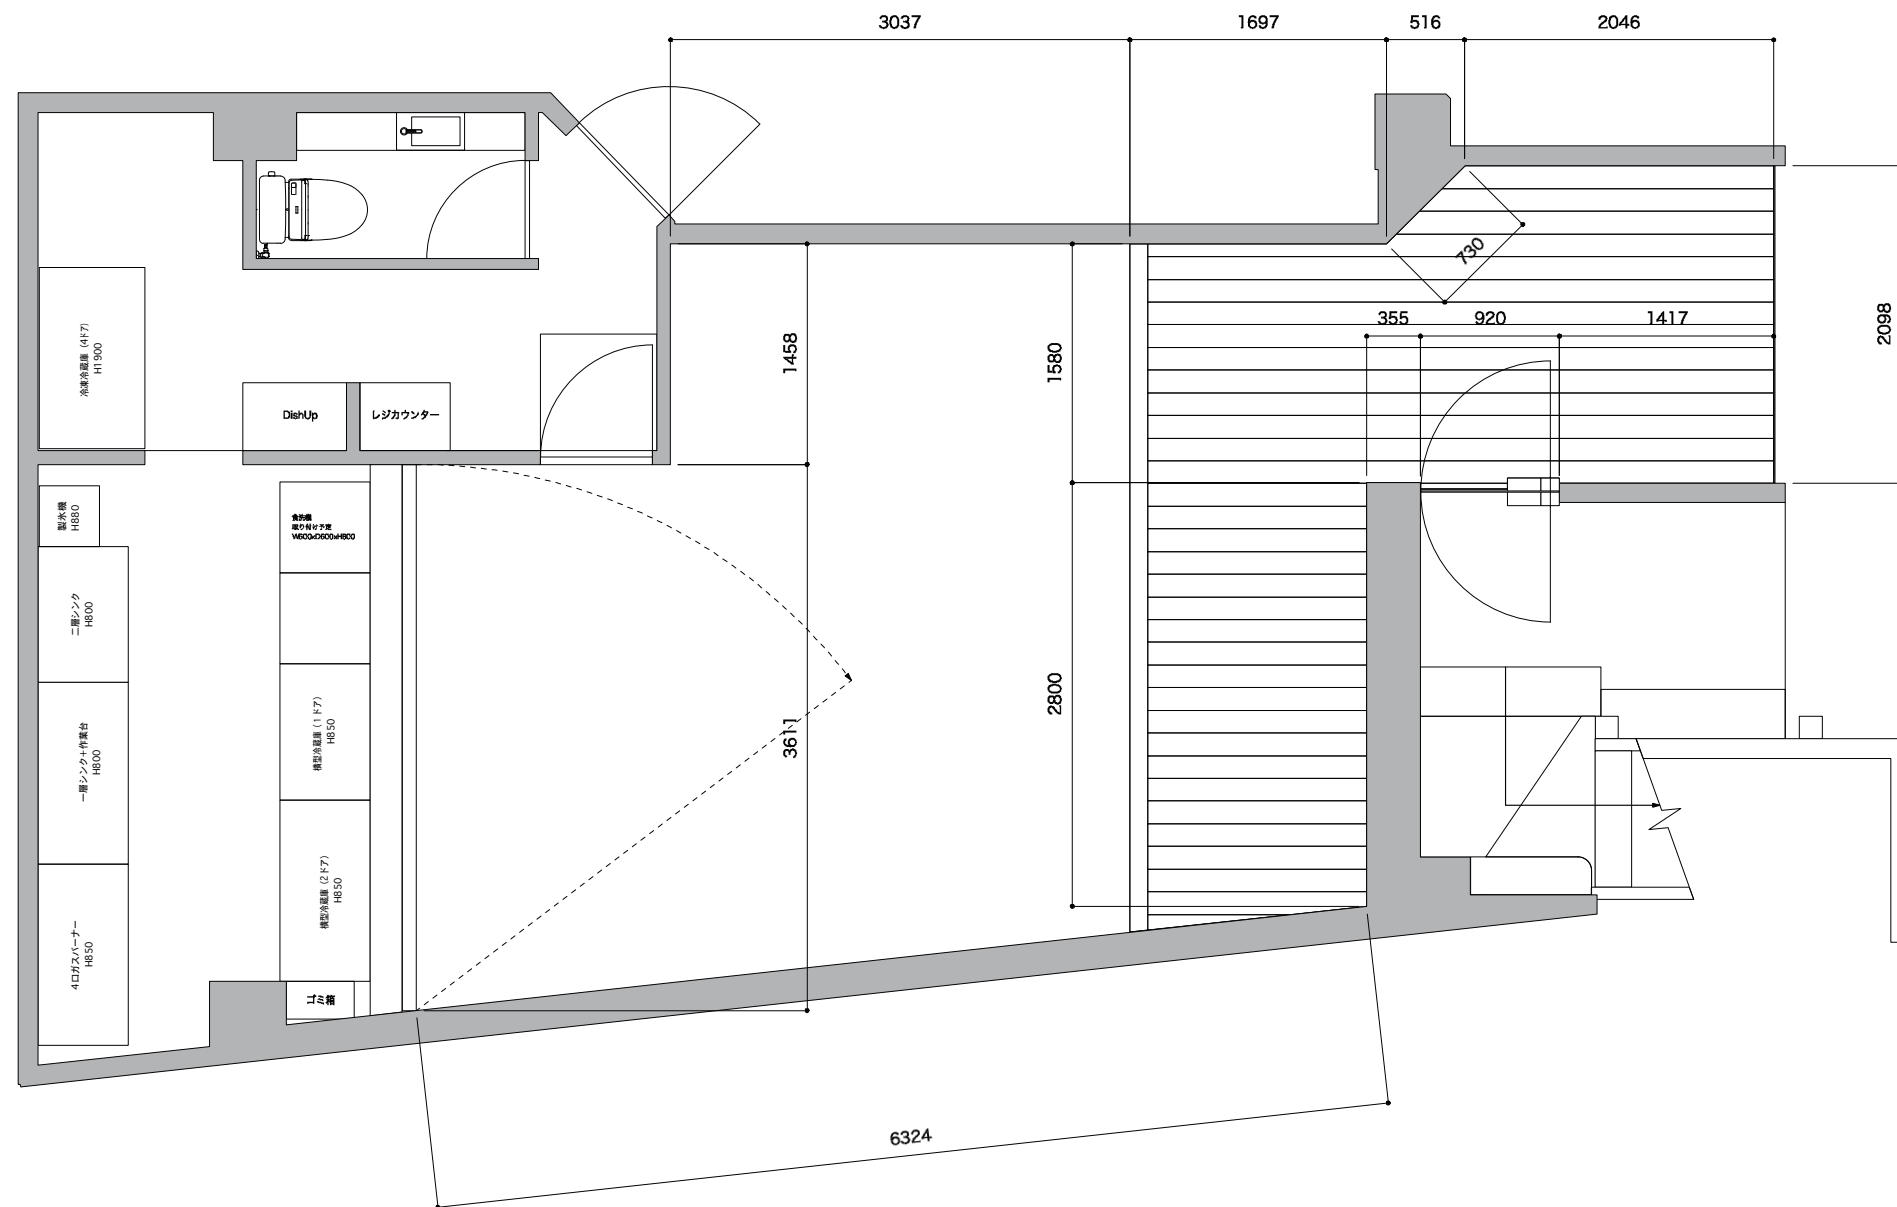

# elephant STUDIO IF / studio + kitchen

展示床面積:33平米